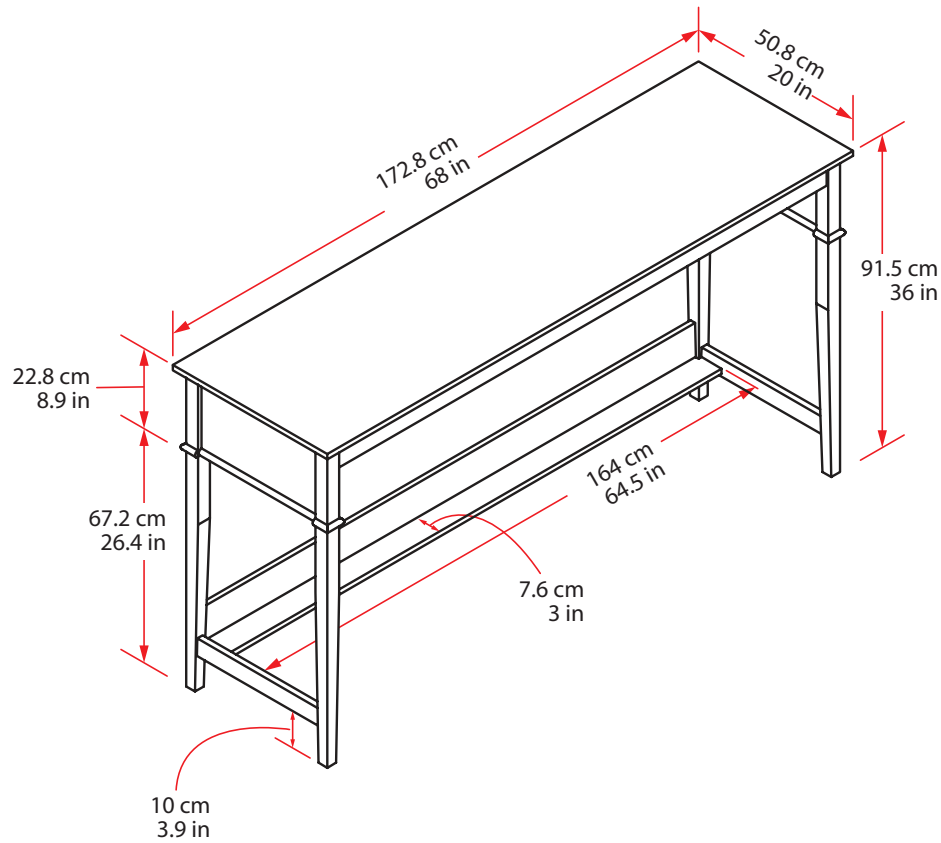

8729013COM/ 8729815COM/ 8729872COM/ 8729837COM

Franklin Sofa Table

Finish: Black/ White/ Grey/ Navy

Wood Breakdown:
MDF: 71% , R/W: 29%

Overall Product Size:
68" W x 20" D x 36" H
172.8 W x 50.8 D x 91.5 H (cm)
Unit Weight: 61.7 lbs (28 kg)

MAXIMUM WEIGHT CAPACITIES: